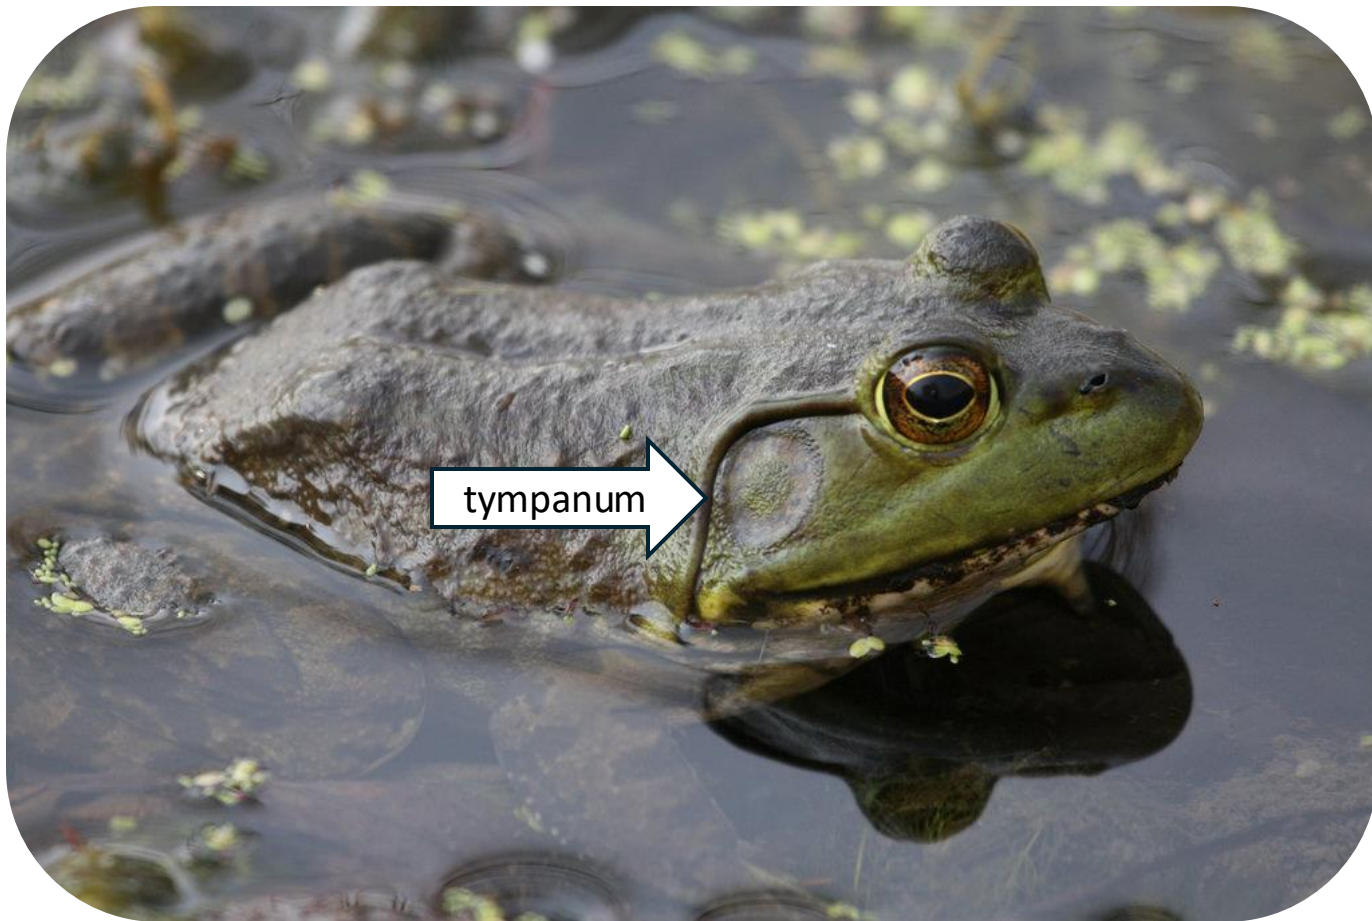

WANTED

INVASIVE AMERICAN BULLFROG

If you have seen or heard bullfrogs in Ninepipe Reservoir, or elsewhere in the Mission Valley, please report sightings. Your information is important to us!

Identifying Characteristics

- Bullfrogs are 4-6 inches in body length as adults, much larger than any native amphibian.
- Their tympanum (eardrum) is as large or larger than their eye.

Report Sightings & Learn

Calls:

Scan QR Code with Smartphone Camera

Threat to Native Species

Bullfrogs will eat anything that fits in their large mouths; including birds, snakes, turtles, fish, and other amphibian species. Their voracious appetite has contributed to population declines of several native amphibian species.